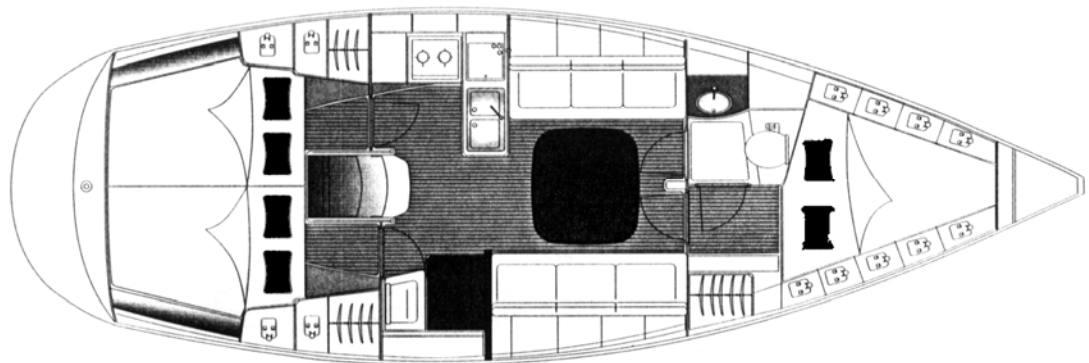

**C
h
a
r
t
e
r
L
i
n
k
.
c
o
.
n
z**

Bavaria 36

The Bavaria 36 is a luxury boat having a big double in the forepeak with ensuite access to the head and shower and two double cabins aft. She has two saloon singles, a generous saloon table and chart table with seat. There is a GPS plotter at the wheel. Included is an inflatable with outboard, bimini shade, a gas BBQ and shower on the step-through transom. Comfort is combined with fine sailing performance.

LOA	11.0m	Genoa	Furler	Cabins	3
Beam	3.60m	Water	300L	Heads	1
Draft	1.85m	Diesel	150L	Showers	2
Engine	36HP	BBQ	LPG	Stove	LPG
Mainsail	Slab	Dinghy	RIB	Fridge	86L

CharterLink boats carry all safety equipment required by the New Zealand Maritime Safety Authority and are maintained in a rigorous Safe Ship Management programme. All charts and navigation equipment are on board and the galley is fully equipped.